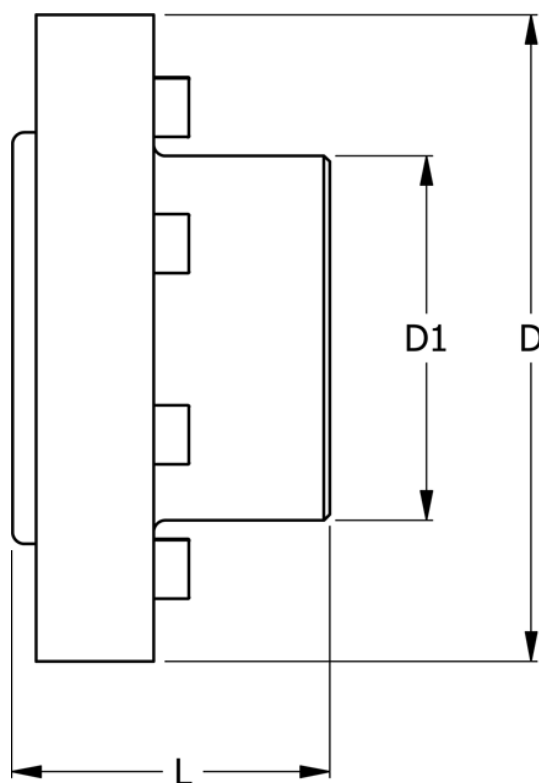

Article number: 330608005

Description: Coupling N-Eupex str. 80
Part 5 (incl. bolts) without bore

Measures

D	= 80
D1	= 55
L	= 45
Max bore	= 32
Torque (N m)	= 60